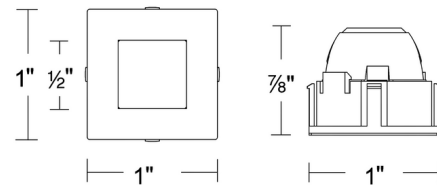

By WAC Lighting

Description

The Aether Atomic 1IN Square Pinhole Trimless Downlight delivers surprisingly robust illumination from its small, unobtrusive aperture. In addition to its diminutive size, the Aether Atomic trim is designed to work with the shallow Aether Atomic 1IN Housing, making recessed downlighting possible even in tight spaces. The trim includes two field-changeable, high efficiency reflectors (26 and 32 degrees) to suit a variety of uses. Note: A complete fixture requires a trim, remote power supply and the Aether Atomic 1IN Square Remodel Housing, sold separately. Delivered lumen output will vary based on the beam angle of the reflector and the color temperature of the housing (see Mfr. Specification Sheet for full details).

Shown in white

Specifications

REFLECTOR/BAFFLE COLOR	N/A
BODY FINISH	White
WATTAGE	11W
DIMMER	Low Voltage Electronic
DIMENSIONS	1"W x 0.88"H
INTEGRATED LED MODULE	1 x LED/11W/120-277V LED

Technical Information

APERTURE SIZE	0.500"
APERTURE SHAPE	Pinhole
FUNCTION	Downlight
LAMP LIFE	50000 hours

CLICK TO VIEW PRODUCT

Notes: