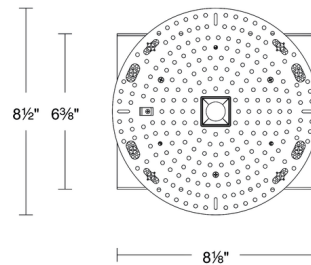

CLICK TO VIEW PRODUCT

Notes: