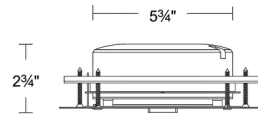

Shown in galvanized