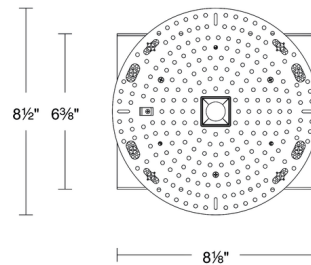

### Description

The Aether Atomic 1IN Square Remodel Housing is a low-profile recessed housing that provides superior light output from its small aperture. With its small aperture size, Aether provides illumination without drawing attention to itself for a clean, quiet look. The low housing height makes it ideally suited for use in shallow plenums. Accommodates square Aether Atomic 1IN pinhole and downlight trims. Note: A complete fixture requires an Aether Atomic 1IN square trim by WAC Lighting and power supply, sold separately. Dimmable with ELV, TRIAC, and 0-10V dimmers. The Remodel Housing may also be used in new-construction applications with the optional frame-in kit, sold separately.

### Specifications

REFLECTOR/BAFFLE COLOR	N/A
BODY FINISH	Galvanized
WATTAGE	11W
DIMMER	Low Voltage Electronic
DIMENSIONS	8.5"W x 2.63"H x 8.13"D
INTEGRATED LED MODULE	1 x LED/11W/120-277V LED

### Technical Information

APERTURE SHAPE	Square
HOUSING HEIGHT	3"
HOUSING TYPE	Remodel IC Airtight
CEILING TYPE	Drywall Trimless/Flush
LAMP LIFE	50000 hours
COLOR RENDERING	.90 CRI
LAMP COLOR	2700K

Shown in galvanized