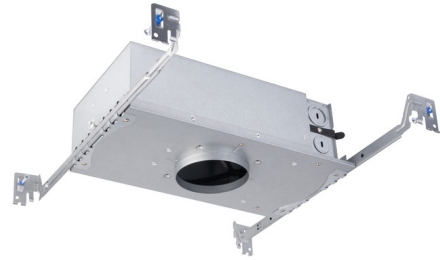

## FQ 2 inch 15W Shallow New Construction Housing By WAC Lighting

### Description

The FQ 2IN Shallow New Construction Housing is designed for use with the FQ Series of trimmed round and square recessed lights by WAC Lighting. This housing is IC-rated for contact with insulation and airtight, with a low profile that can easily fit into tight spaces. Hanger bars extend to 24 inches max to fit between ceiling joists. Dimmable 100% to 5% with ELV and TRIAC dimmers, and 100% to 1% with 0-10V dimmers. Note: A complete fixture requires the housing and a trim, sold separately.

### Specifications

REFLECTOR/BAFFLE COLOR	N/A
BODY FINISH	Galvanized Steel
WATTAGE	15W
DIMMER	Low Voltage Electronic
DIMENSIONS	14.25"W x 3.88"H x 6.388"D
INTEGRATED LED MODULE	1 x LED/15W/120-277V LED

### Technical Information

HOUSING HEIGHT	4"
HOUSING TYPE	New construction IC Airtight
CEILING TYPE	Drywall with Trim

Shown in galvanized steel

CLICK TO VIEW PRODUCT

Notes: