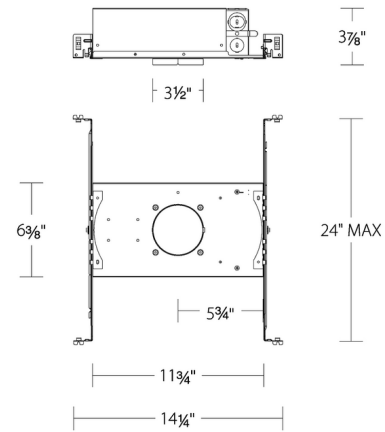

### Description

The FQ 2IN Shallow New Construction Housing is designed for use with the FQ Series of trimmed round and square recessed lights by WAC Lighting. This housing is IC-rated for contact with insulation and airtight, with a low profile that can easily fit into tight spaces. Hanger bars extend to 24 inches max to fit between ceiling joists. Dimmable 100% to 5% with ELV and TRIAC dimmers, and 100% to 1% with 0-10V dimmers. Note: A complete fixture requires the housing and a trim, sold separately.

### Specifications

REFLECTOR/BAFFLE COLOR	N/A
BODY FINISH	Galvanized Steel
WATTAGE	15W
DIMMER	Low Voltage Electronic
DIMENSIONS	14.25"W x 3.88"H x 6.388"D
INTEGRATED LED MODULE	1 x LED/15W/120-277V LED

### Technical Information

HOUSING HEIGHT	4"
HOUSING TYPE	New construction IC Airtight
CEILING TYPE	Drywall with Trim

Shown in galvanized steel

CLICK TO VIEW PRODUCT

Notes: