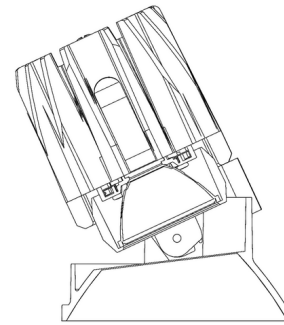

CLICK TO VIEW PRODUCT

Notes: