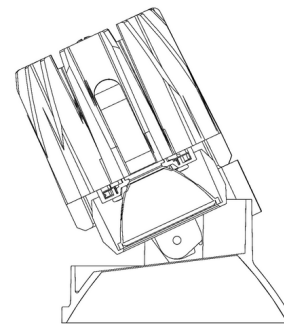

### Description

The FQ 2IN 15W Shallow Round Adjustable Trimless Downlight is designed for use with FQ 2IN Series of recessed housings by WAC Lighting. This high performance LED luminaire will provide quality lighting in both commercial and residential settings. The trim ships with a 25 degree reflector pre-installed, but also includes field-changeable 40 and 55 degree reflectors for a wider beam angle. The luminaire can be tilted up to 35 degrees and rotated 360 degrees to aim the light precisely where it is needed. Accommodates 0.5 to 1 inch ceiling thickness. Dimmable 100% to 1% with ELV, TRIAC, and 0-10V dimmers. Note: The Warm Dim luminaire is not available with 25 degree beam spread. It is shipped with a 40 degree reflector pre-installed and includes a field-changeable 50 degree reflector. A complete fixture requires the trim and a housing, sold separately.

### Specifications

REFLECTOR/BAFFLE COLOR	N/A
BODY FINISH	White
WATTAGE	15W
DIMMER	Low Voltage Electronic
DIMENSIONS	2.75"W x 3.88"H
INTEGRATED LED MODULE	1 x LED/15W/120-277V LED

### Technical Information

APERTURE SIZE	2.750"
APERTURE SHAPE	Round
CEILING TYPE	Drywall Trimless/Flush
FUNCTION	Adjustable Accent
LAMP LIFE	50000 hours
BEAM ANGLE	25°
COLOR RENDERING	90 CRI
LAMP COLOR	2700K
LUMENS/WATT	73.67
LUMINOUS FLUX	1105 lumens

Shown in white

3 7/8"

2 3/4"

CLICK TO VIEW PRODUCT

Notes: