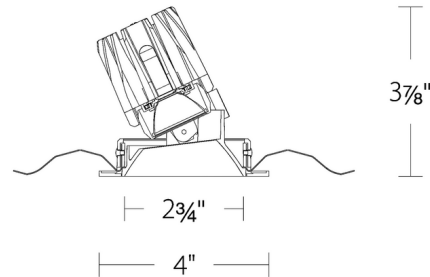

CLICK TO VIEW PRODUCT

Notes: