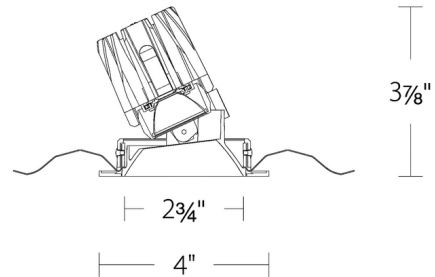

CLICK TO VIEW PRODUCT

Notes: