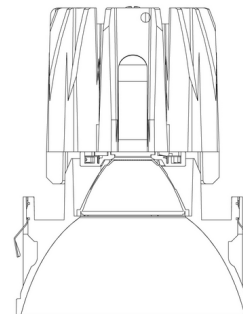

CLICK TO VIEW PRODUCT

Notes: