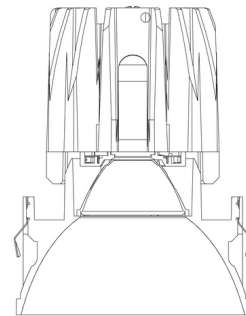

CLICK TO VIEW PRODUCT

Notes: