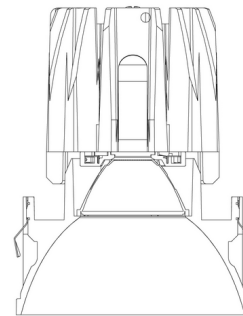

CLICK TO VIEW PRODUCT

Notes: