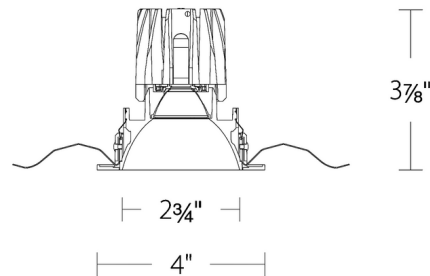

CLICK TO VIEW PRODUCT

Notes: