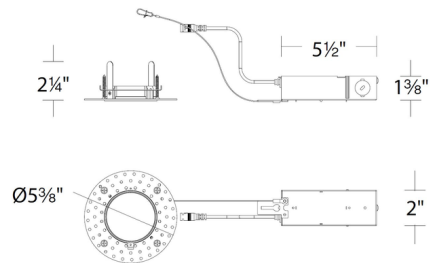

Lightology

lightology.com
866-954-4489
04-24-26

Project: _____
 Company: _____
 Location: _____ Fixture Type: _____
 SPEC #: **WAC1206058**
 Approved On: _____ Approved By: _____

FQ 2 inch 15W Round Trimless Remodel Non-IC Housing By WAC Lighting

Description

The FQ 2 inch 15 Watt Round Trimless Remodel Non-IC Housing is designed for use with the FQ Series of trimless, round recessed lights by WAC Lighting. This housing features a compact size that can easily fit into tight spaces in remodel applications. Dimmable 100% to 5% with ELV and TRIAC dimmers at 120V, and 100% to 1% with 0-10V dimmers at 277V. Note: A complete fixture requires the housing and a trim, sold separately.

Shown in galvanized steel

Specifications

REFLECTOR/BAFFLE COLOR	N/A
BODY FINISH	Galvanized Steel
WATTAGE	15W
DIMMER	Low Voltage Electronic
DIMENSIONS	5.5"W x 2.25"H x 2.5"D
INTEGRATED LED MODULE	1 x LED/15W/120-277V LED

Technical Information

APERTURE SHAPE	Round
HOUSING HEIGHT	5"
HOUSING TYPE	Remodel NON IC
CEILING TYPE	Drywall Trimless/Flush

CLICK TO VIEW PRODUCT

Notes: