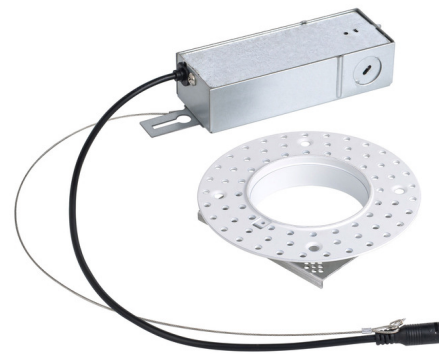

Lightology

lightology.com
866-954-4489
04-24-26

Project: _____
 Company: _____
 Location: _____ Fixture Type: _____
 SPEC #: **WAC1206058**
 Approved On: _____ Approved By: _____

FQ 2 inch 15W Round Trimless Remodel Non-IC Housing By WAC Lighting

Description

The FQ 2 inch 15 Watt Round Trimless Remodel Non-IC Housing is designed for use with the FQ Series of trimless, round recessed lights by WAC Lighting. This housing features a compact size that can easily fit into tight spaces in remodel applications. Dimmable 100% to 5% with ELV and TRIAC dimmers at 120V, and 100% to 1% with 0-10V dimmers at 277V. Note: A complete fixture requires the housing and a trim, sold separately.

Shown in galvanized steel

Specifications

REFLECTOR/BAFFLE COLOR	N/A
BODY FINISH	Galvanized Steel
WATTAGE	15W
DIMMER	Low Voltage Electronic
DIMENSIONS	5.5"W x 2.25"H x 2.5"D
INTEGRATED LED MODULE	1 x LED/15W/120-277V LED

Technical Information

APERTURE SHAPE	Round
HOUSING HEIGHT	5"
HOUSING TYPE	Remodel NON IC
CEILING TYPE	Drywall Trimless/Flush

CLICK TO VIEW PRODUCT

Notes: