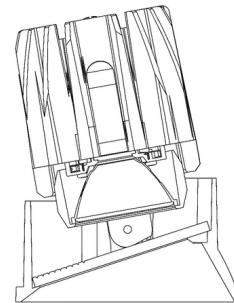

### Description

The FQ 2 inch 15W Shallow Round Trimless Wall Wash is designed for use with FQ 2IN Series of recessed housings by WAC Lighting. This high performance LED luminaire will evenly illuminate a wall horizontally and vertically, and it is suitable for both commercial and residential applications. 360 degree rotation and 35 degree vertical tilting allow the light to be aimed precisely where it is needed. Accommodates 0.5 to 1 inch ceiling thickness. Dimmable 100% to 1% with ELV, TRIAC, and 0-10V dimmers. Note: A complete fixture requires the trim and a housing, sold separately.

### Specifications

REFLECTOR/BAFFLE COLOR	N/A
BODY FINISH	Dark Bronze
WATTAGE	15W
DIMMER	Low Voltage Electronic
DIMENSIONS	2.75"W x 3.63"H
INTEGRATED LED MODULE	1 x LED/15W/120-277V LED

### Technical Information

APERTURE SIZE	2.250"
APERTURE SHAPE	Round
CEILING TYPE	Drywall Trimless/Flush
FUNCTION	Wall Washer
COLOR RENDERING	90 CRI
LAMP COLOR	2700K
LUMENS/WATT	59.00
LUMINOUS FLUX	885 lumens

Shown in dark bronze

3 7/8"

2 3/4"

CLICK TO VIEW PRODUCT

Notes: