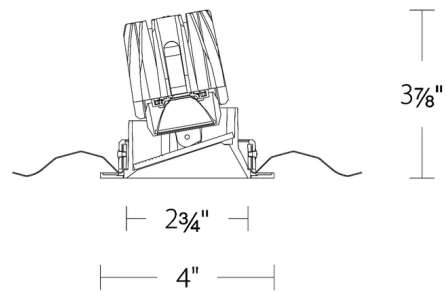

CLICK TO VIEW PRODUCT

Notes: