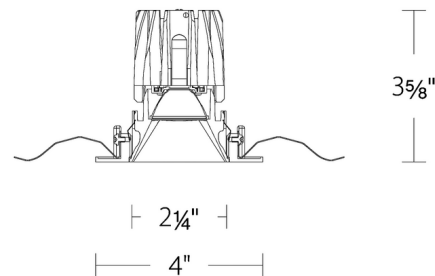

CLICK TO VIEW PRODUCT

Notes: