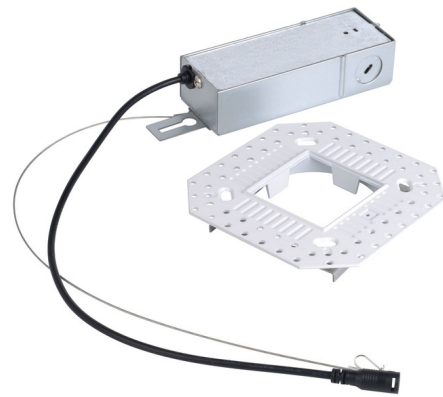

Lightology

lightology.com
866-954-4489
04-28-26

Project: _____

Company: _____

Location: _____ Fixture Type: _____

SPEC #: **WAC1206182**

Approved On: _____ Approved By: _____

FQ 2 inch 15W Square Trimless Remodel Non-IC Housing By WAC Lighting

Description

The FQ 2 Inch 15 Watt Square Trimless Remodel Non-IC Housing is designed for use with the FQ Series of trimless, square recessed lights by WAC Lighting. This housing features a compact size that can easily fit into tight spaces in remodel applications. Dimmable 100% to 5% with ELV and TRIAC dimmers at 120V, and 100% to 1% with 0-10V dimmers at 277V. Note: A complete fixture requires the housing and a trim, sold separately.

Shown in galvanized steel

Specifications

REFLECTOR/BAFFLE COLOR	N/A
BODY FINISH	Galvanized Steel
WATTAGE	15W
DIMMER	Low Voltage Electronic
DIMENSIONS	5.5"W x 2.25"H x 2.5"D
INTEGRATED LED MODULE	1 x LED/15W/120-277V LED

Technical Information

APERTURE SHAPE	Square
HOUSING HEIGHT	3"
HOUSING TYPE	Remodel NON IC
CEILING TYPE	Drywall Trimless/Flush

CLICK TO VIEW PRODUCT

Notes: