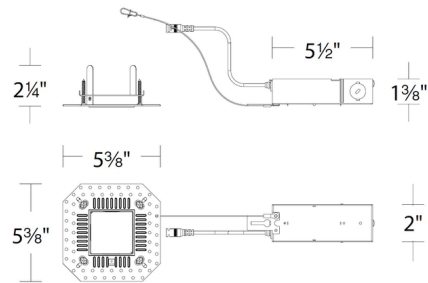

Lightology

lightology.com
866-954-4489
04-28-26

Project: _____

Company: _____

Location: _____ Fixture Type: _____

SPEC #: **WAC1206182**

Approved On: _____ Approved By: _____

FQ 2 inch 15W Square Trimless Remodel Non-IC Housing By WAC Lighting

Description

The FQ 2 Inch 15 Watt Square Trimless Remodel Non-IC Housing is designed for use with the FQ Series of trimless, square recessed lights by WAC Lighting. This housing features a compact size that can easily fit into tight spaces in remodel applications. Dimmable 100% to 5% with ELV and TRIAC dimmers at 120V, and 100% to 1% with 0-10V dimmers at 277V. Note: A complete fixture requires the housing and a trim, sold separately.

Shown in galvanized steel

Specifications

REFLECTOR/BAFFLE COLOR	N/A
BODY FINISH	Galvanized Steel
WATTAGE	15W
DIMMER	Low Voltage Electronic
DIMENSIONS	5.5"W x 2.25"H x 2.5"D
INTEGRATED LED MODULE	1 x LED/15W/120-277V LED

Technical Information

APERTURE SHAPE	Square
HOUSING HEIGHT	3"
HOUSING TYPE	Remodel NON IC
CEILING TYPE	Drywall Trimless/Flush

CLICK TO VIEW PRODUCT

Notes: