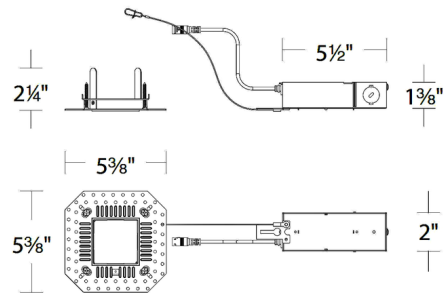

Description

The FQ 2 inch Square 21 Watt Trimless Remodel IC Housing is designed for use with the FQ Series of trimless, square recessed lights by WAC Lighting. This housing features a compact size that can easily fit into tight spaces in remodel applications. Dimmable 100% to 5% with ELV and TRIAC dimmers at 120V, and 100% to 1% with 0-10V dimmers at 277V. Note: A complete fixture requires the housing and a trim, sold separately.

Specifications

REFLECTOR/BAFFLE COLOR	N/A
BODY FINISH	Galvanized Steel
WATTAGE	21W
DIMMER	Low Voltage Electronic
DIMENSIONS	5.5"W x 2.25"H x 2.5"D
INTEGRATED LED MODULE	1 x LED/21W/120-277V LED

Technical Information

APERTURE SHAPE	Square
HOUSING HEIGHT	2"
HOUSING TYPE	Remodel NON IC
CEILING TYPE	Drywall Trimless/Flush

Shown in galvanized steel

CLICK TO VIEW PRODUCT

Notes: