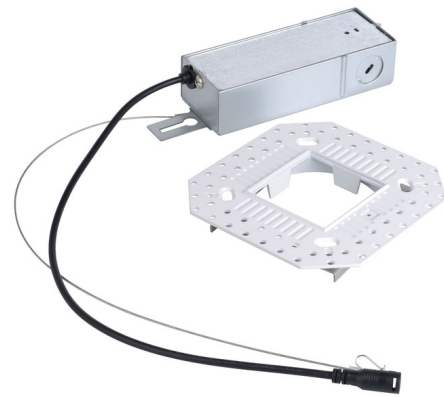

Lightology

lightology.com
866-954-4489
06-04-26

Project: _____

Company: _____

Location: _____ Fixture Type: _____

SPEC #: **WAC1206183**

Approved On: _____ Approved By: _____

FQ 2 inch 21W Square Trimless Remodel Non IC Housing By WAC Lighting

Description

The FQ 2 inch Square 21 Watt Trimless Remodel IC Housing is designed for use with the FQ Series of trimless, square recessed lights by WAC Lighting. This housing features a compact size that can easily fit into tight spaces in remodel applications. Dimmable 100% to 5% with ELV and TRIAC dimmers at 120V, and 100% to 1% with 0-10V dimmers at 277V. Note: A complete fixture requires the housing and a trim, sold separately.

Specifications

REFLECTOR/BAFFLE COLOR	N/A
BODY FINISH	Galvanized Steel
WATTAGE	21W
DIMMER	Low Voltage Electronic
DIMENSIONS	5.5"W x 2.25"H x 2.5"D
INTEGRATED LED MODULE	1 x LED/21W/120-277V LED

Technical Information

APERTURE SHAPE	Square
HOUSING HEIGHT	2"
HOUSING TYPE	Remodel NON IC
CEILING TYPE	Drywall Trimless/Flush

Shown in galvanized steel

CLICK TO VIEW PRODUCT

Notes: