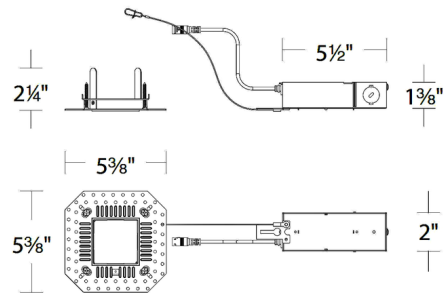

Description

The FQ 2 inch Square 25 Watt Trimless Remodel Non-IC Housing is designed for use with the FQ Series of trimless, square recessed lights by WAC Lighting. This housing features a compact size that can easily fit into tight spaces in remodel applications. Dimmable 100% to 5% with ELV and TRIAC dimmers at 120V, and 100% to 1% with 0-10V dimmers at 277V. Note: A complete fixture requires the housing and a trim, sold separately.

Specifications

REFLECTOR/BAFFLE COLOR	N/A
BODY FINISH	Galvanized Steel
WATTAGE	25W
DIMMER	Low Voltage Electronic
DIMENSIONS	5.5"W x 1.38"H x 2.5"D
INTEGRATED LED MODULE	1 x LED/25W/120-277V LED

Technical Information

APERTURE SHAPE	Square
HOUSING HEIGHT	2"
HOUSING TYPE	Remodel NON IC
CEILING TYPE	Drywall Trimless/Flush

Shown in galvanized steel

CLICK TO VIEW PRODUCT

Notes: