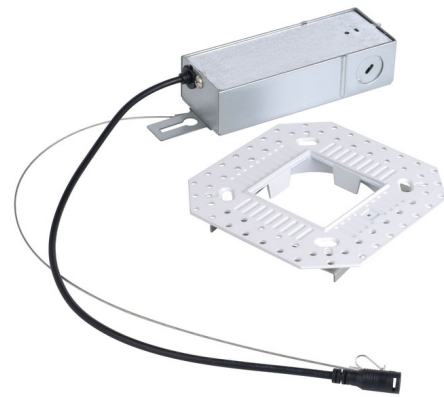

Lightology

lightology.com
866-954-4489
05-17-26

Project: _____

Company: _____

Location: _____ Fixture Type: _____

SPEC #: **WAC1206184**

Approved On: _____ Approved By: _____

FQ 2 inch 25W Square Trimless Remodel Non-IC Housing By WAC Lighting

Description

The FQ 2 inch Square 25 Watt Trimless Remodel Non-IC Housing is designed for use with the FQ Series of trimless, square recessed lights by WAC Lighting. This housing features a compact size that can easily fit into tight spaces in remodel applications. Dimmable 100% to 5% with ELV and TRIAC dimmers at 120V, and 100% to 1% with 0-10V dimmers at 277V. Note: A complete fixture requires the housing and a trim, sold separately.

Specifications

REFLECTOR/BAFFLE COLOR	N/A
BODY FINISH	Galvanized Steel
WATTAGE	25W
DIMMER	Low Voltage Electronic
DIMENSIONS	5.5"W x 1.38"H x 2.5"D
INTEGRATED LED MODULE	1 x LED/25W/120-277V LED

Technical Information

APERTURE SHAPE	Square
HOUSING HEIGHT	2"
HOUSING TYPE	Remodel NON IC
CEILING TYPE	Drywall Trimless/Flush

Shown in galvanized steel

CLICK TO VIEW PRODUCT

Notes: