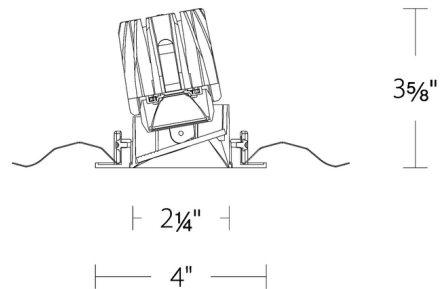

CLICK TO VIEW PRODUCT

Notes: