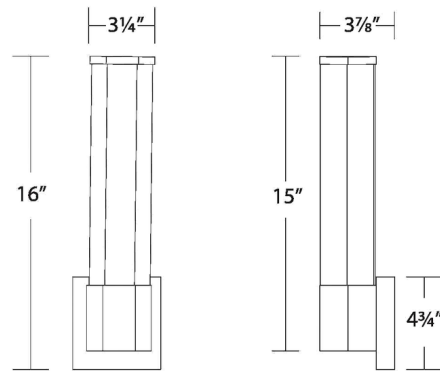

Shown in black / white