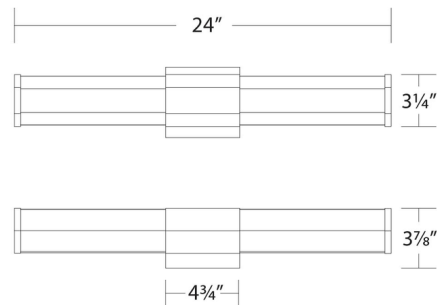

CLICK TO VIEW PRODUCT

Notes: