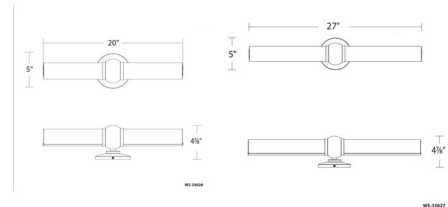

Description

The Juliet Vanity Light's simple design makes it ideal for a variety of transitional decors. Metal hardware contrasts beautifully against the opal glass diffuser and creates a sophisticated statement. Place the Juliet over the bathroom mirror to spice up your interior. May be mounted vertically or horizontally. Dimmable 100% to 10% with ELV dimmers.

Shown in black / opal

Specifications

COLOR	Opal
BODY FINISH	Black
WATTAGE	34W
DIMMER	Low Voltage Electronic
DIMENSIONS	27"W x 5"H x 5"D
INTEGRATED LED MODULE	1 x LED/34W/120V LED

Technical Information

COLOR RENDERING	90 CRI
LAMP COLOR	3000K
LUMENS/WATT	58.32
LUMINOUS FLUX	1983 lumens