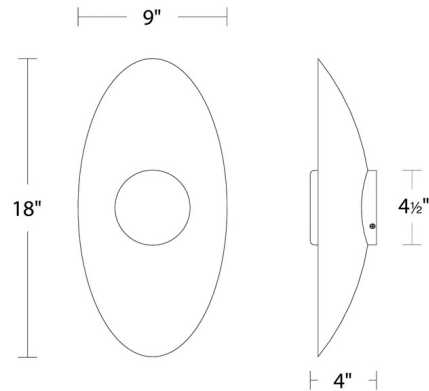

CLICK TO VIEW PRODUCT

Notes: