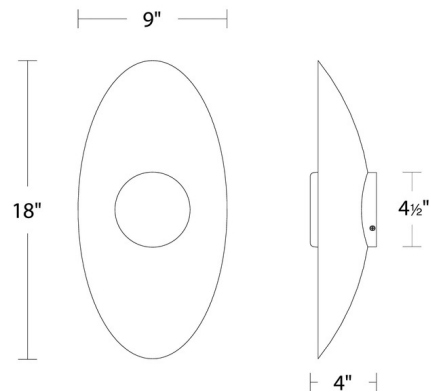

CLICK TO VIEW PRODUCT

Notes: