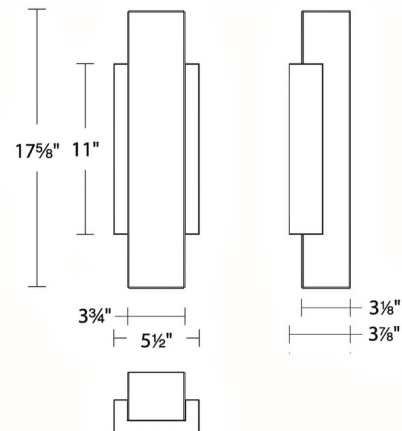

Shown in black / natural