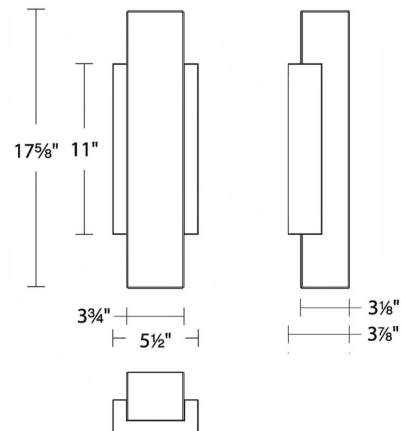

Description

The Volga Wall Light features a geometric silhouette rich with clean, straight lines for minimalist, modern expression. The rectangular fabric shade creates a contrast of color and texture with the sleek, black aluminum backplate. An integrated LED light source is housed within the shade, which is capped by an etched acrylic diffuser to reduce glare and hotspots. Dimmable 100% to 5% with ELV dimmers. Note: Fixture will be preset at selected color temperature but can be toggled between 2700K, 3000K, or 3500K prior to installation via a CCT-select switch in the canopy.

Specifications

COLOR Natural
BODY FINISH Black
WATTAGE 19W
DIMMER Low Voltage Electronic
DIMENSIONS 5.5"W x 17.63"H x 3.88"D
INTEGRATED LED MODULE 1 x LED/19W/120-277V LED

Technical Information

COLOR RENDERING 90 CRI
LAMP COLOR CCT Select
LUMENS/WATT 30.05
LUMINOUS FLUX 571 lumens

Shown in black / natural

CLICK TO VIEW PRODUCT

Notes: