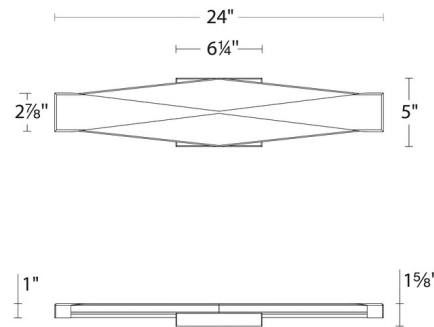

By WAC Lighting

Description

The Enigmatic Wall Light features a clean-lined, geometric design with a black aluminum frame and etched acrylic panel. The acrylic panel is dotted with laser-etched light guides which give it a frosted appearance and evenly disperse light from the integrated LED. Dimmable 100% to 5% with ELV or TRIAC dimmers. May be mounted horizontally or vertically. Note: Fixture will be preset at selected color temperature but can be toggled between 2700K, 3000K, or 3500K prior to installation via a CCT-select switch in the canopy.

Shown in black / clear

Specifications

COLOR Clear
BODY FINISH Black
WATTAGE 11W
DIMMER Low Voltage Electronic
DIMENSIONS 24"W x 5"H x 1.63"D
INTEGRATED LED MODULE 1 x LED/11W/120-277V LED

Technical Information