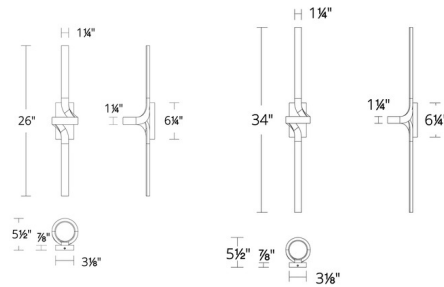

Lightology

lightology.com
866-954-4489
06-30-26

Project: _____

Company: _____

Location: _____ Fixture Type: _____

SPEC #: **WAC1206383**

Approved On: _____ Approved By: _____

Loophole Bathroom Vanity Light By WAC Lighting

Description

The Loophole Bathroom Vanity Light features a slim, linear strip twisted to form a loop in the middle. This design is possible thanks to its integrated LED strip, which has been placed behind a white silicone diffuser. Loophole's unique aesthetic makes it a great addition to a bathroom country in need of a modern update. Dimmable with ELV (100% to 5%) and TRIAC (100% to 10%) dimmers. Includes cover plate to fit standard 4 inch junction box. May be mounted vertically or horizontally. Note: Fixture will be preset at selected color temperature but can be toggled between 2700K, 3000K, or 3500K prior to installation via a CCT-select switch in the canopy.

Specifications

COLOR . . . . . White
BODY FINISH . . . . . Black
WATTAGE 24W
DIMMER . . . . . Low Voltage Electronic
DIMENSIONS . . . . . 3.13"W x 26"H x 5.5"D
INTEGRATED LED MODULE . . . . . 1 x LED/24W/120-277V LED

Technical Information

LAMP LIFE . . . . . 50000 hours
COLOR RENDERING . . . . . 90 CRI
LAMP COLOR . . . . . CCT Select
LUMENS/WATT 39.42
LUMINOUS FLUX . . . . . 946 lumens

Shown in black / white

CLICK TO VIEW PRODUCT

Notes: