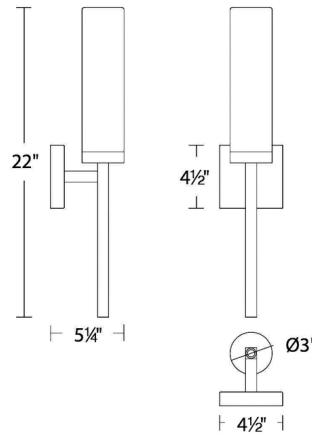

Shown in black / opal