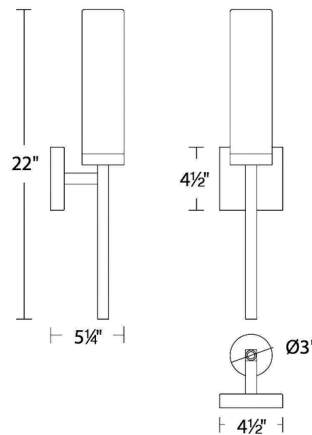

Shown in black / opal