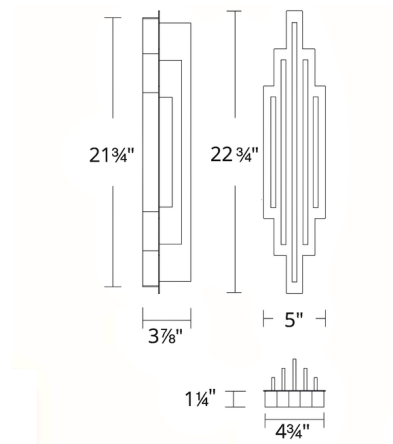

By WAC Lighting

Description

The Nouveau Wall Light features five etched acrylic bars set upon a bold backplate with stepped edges for a stunning look with Art Deco inspirations. The acrylic diffusers are edge-lit to provide even light distribution with an enchanting glow. Dimmable 100% to 10% with ELV dimmers. May be mounted vertically or horizontally. Note: Fixture will be preset at selected color temperature but can be toggled between 2700K, 3000K, or 3500K prior to installation via a CCT-select switch in the canopy.

Specifications

COLOR N/A
BODY FINISH Black
WATTAGE 27W
DIMMER Low Voltage Electronic
DIMENSIONS 5"W x 22.75"H x 3.88"D
INTEGRATED LED MODULE 1 x LED/27W/120-277V LED

Technical Information

LAMP LIFE 50000 hours
COLOR RENDERING 90 CRI
LAMP COLOR CCT Select
LUMENS/WATT 31.00
LUMINOUS FLUX 837 lumens

Shown in black

CLICK TO VIEW PRODUCT

Notes: