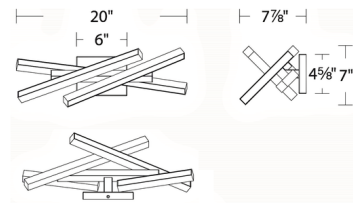

Shown in black / white