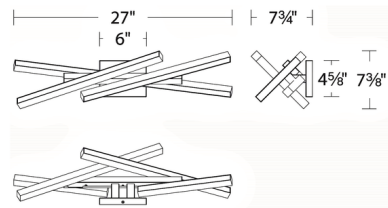

Lightology

lightology.com
866-954-4489
06-30-26

Project: _____

Company: _____

Location: _____ Fixture Type: _____

SPEC #: **WAC1206393**

Approved On: _____ Approved By: _____

Parallax Cluster Wall Sconce By WAC Lighting

Description

The Parallax Cluster Wall Sconce will create visual interest with its dramatic design. The fixture is composed of criss-crossing linear pieces, each housing an integrated LED behind a polycarbonate diffuser. This complex arrangement creates a striking, sculptural expression perfect for any modern interior. May be horizontally or vertically. Dimmable with TRIAC (100% to 10%) and ELV (100% to 5%) dimming. Note: Fixture will be preset at selected color temperature but can be toggled between 2700K, 3000K, or 3500K prior to installation via a CCT-select switch in the canopy.

Specifications

COLOR . . . . . White
BODY FINISH . . . . . Black
WATTAGE 20W
DIMMER . . . . . Low Voltage Electronic
DIMENSIONS . . . . . 20"W x 7"H x 7.88"D
INTEGRATED LED MODULE . . . . . 4 x LED/5W/120-277V LED

Technical Information

LAMP LIFE . . . . . 50000 hours
COLOR RENDERING . . . . . 90 CRI
LAMP COLOR . . . . . CCT Select
LUMENS/WATT 145.20
LUMINOUS FLUX . . . . . 726 lumens

Shown in black / white

CLICK TO VIEW PRODUCT

Notes: