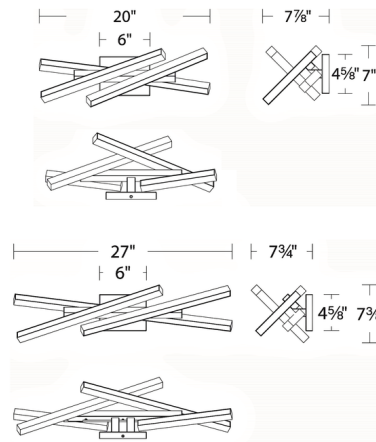

Shown in black / white