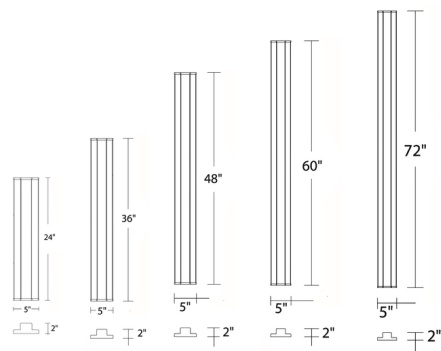

Lightology

lightology.com
866-954-4489
06-24-26

Project: _____

Company: _____

Location: _____ Fixture Type: _____

SPEC #: **WAC1206403**

Approved On: _____ Approved By: _____

Revels Outdoor Wall Light

By WAC Lighting

Description

The Revels Outdoor Wall Light features a sleek, minimalist design balanced with geometric precision. Light from the integrated LED is directed to the sides of the fixture through polycarbonate diffusers, which creates a striking contrast with Revels' black finish. The simple rectangular silhouette gives the fixture a distinctly modern expression. May be mounted horizontally or vertically. Dimmable 100% to 10% with ELV dimmers. Note: Fixture will be preset at selected color temperature but can be toggled between 3000K, 3500K, or 4000K prior to installation via a CCT-select switch in the canopy.

Specifications

COLOR	N/A
BODY FINISH	Black
WATTAGE	13W
DIMMER	Low Voltage Electronic
DIMENSIONS	.5"W x 24"H x 2"D
INTEGRATED LED MODULE	1 x LED/13W/120V LED

Technical Information

LAMP LIFE	54000 hours
COLOR RENDERING	.90 CRI
LAMP COLOR	.CCT Select
LUMENS/WATT	14.85
LUMINOUS FLUX	193 lumens

Shown in black

CLICK TO VIEW PRODUCT

Notes: