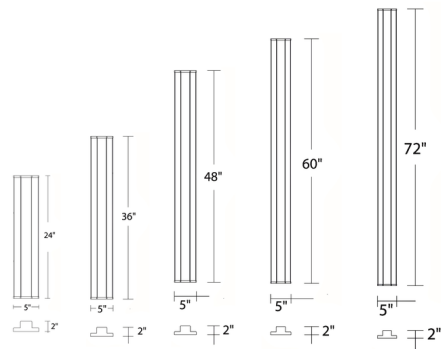

Lightology

lightology.com
866-954-4489
04-24-26

Project: _____

Company: _____

Location: _____ Fixture Type: _____

SPEC #: **WAC1206403**

Approved On: _____ Approved By: _____

Revels Outdoor Wall Light

By WAC Lighting

Description

The Revels Outdoor Wall Light features a sleek, minimalist design balanced with geometric precision. Light from the integrated LED is directed to the sides of the fixture through polycarbonate diffusers, which creates a striking contrast with Revels' black finish. The simple rectangular silhouette gives the fixture a distinctly modern expression. May be mounted horizontally or vertically. Dimmable 100% to 10% with ELV dimmers. Note: Fixture will be preset at selected color temperature but can be toggled between 3000K, 3500K, or 4000K prior to installation via a CCT-select switch in the canopy.

Specifications

COLOR	N/A
BODY FINISH	Black
WATTAGE	13W
DIMMER	Low Voltage Electronic
DIMENSIONS	.5"W x 24"H x 2"D
INTEGRATED LED MODULE	1 x LED/13W/120V LED

Technical Information

LAMP LIFE	54000 hours
COLOR RENDERING	.90 CRI
LAMP COLOR	. CCT Select
LUMENS/WATT	14.85
LUMINOUS FLUX	193 lumens

Shown in black

CLICK TO VIEW PRODUCT

Notes: