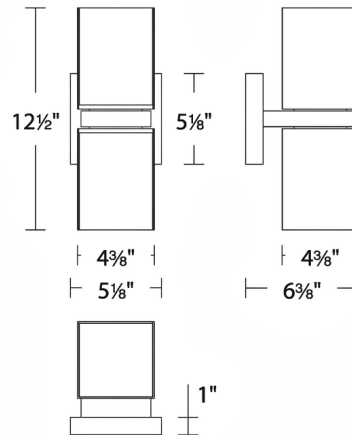

Shown in black / opal