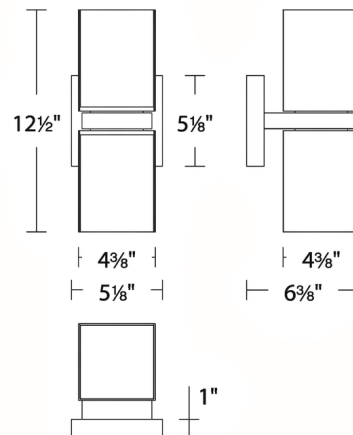

Shown in black / opal