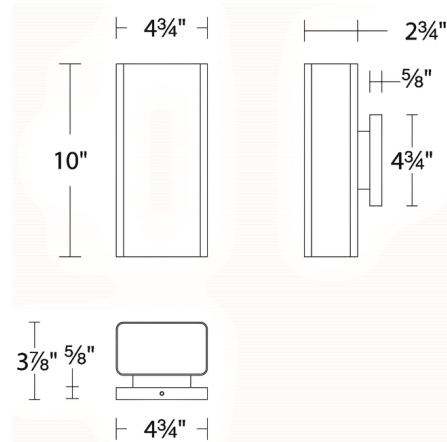

Lightology

lightology.com
866-954-4489
04-25-26

Project: _____

Company: _____

Location: _____ Fixture Type: _____

SPEC #: **WAC1206421**

Approved On: _____ Approved By: _____

Edgey Outdoor Wall Sconce By WAC Lighting

Description

The Edgey Outdoor Wall Sconce features a provides up and downward illumination with a sleek, clean-lined silhouette. Edgey's simple, rectangular body is capped by clear seeded glass diffusers to gently disperse light from its integrated LED. Must be mounted vertically. Dimmable 100% to 5% with ELV or TRIAC dimmers. Note: Fixture will be preset at selected color temperature but can be toggled between 3000K, 3500K, or 4000K prior to installation via a CCT-select switch in the canopy.

Shown in brushed aluminum / clear seeded

Specifications

COLOR	Clear Seeded
BODY FINISH	Brushed Aluminum
WATTAGE	13W
DIMMER	Low Voltage Electronic
DIMENSIONS	4.75"W x 10"H x 3.88"D
INTEGRATED LED MODULE	1 x LED/13W/120V LED

Technical Information

PRODUCT DIMENSIONS	Backplate: 4.75"W x 4.75"H
LAMP LIFE	60000 hours
COLOR RENDERING	90 CRI
LAMP COLOR	CCT Select
LUMENS/WATT	24.08
LUMINOUS FLUX	313 lumens

CLICK TO VIEW PRODUCT

Notes: