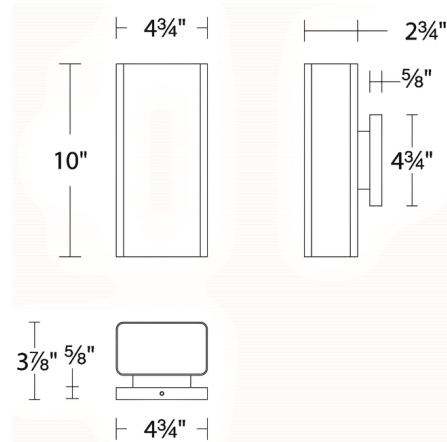

Description

The Edgey Outdoor Wall Sconce features a provides up and downward illumination with a sleek, clean-lined silhouette. Edgey's simple, rectangular body is capped by clear seeded glass diffusers to gently disperse light from its integrated LED. Must be mounted vertically. Dimmable 100% to 5% with ELV or TRIAC dimmers. Note: Fixture will be preset at selected color temperature but can be toggled between 3000K, 3500K, or 4000K prior to installation via a CCT-select switch in the canopy.

Specifications

COLOR	Clear Seeded
BODY FINISH	Brushed Aluminum
WATTAGE	13W
DIMMER	Low Voltage Electronic
DIMENSIONS	4.75"W x 10"H x 3.88"D
INTEGRATED LED MODULE	1 x LED/13W/120V LED

Technical Information

PRODUCT DIMENSIONS	Backplate: 4.75"W x 4.75"H
LAMP LIFE	60000 hours
COLOR RENDERING	90 CRI
LAMP COLOR	CCT Select
LUMENS/WATT	24.08
LUMINOUS FLUX	313 lumens

Shown in brushed aluminum / clear seeded

CLICK TO VIEW PRODUCT