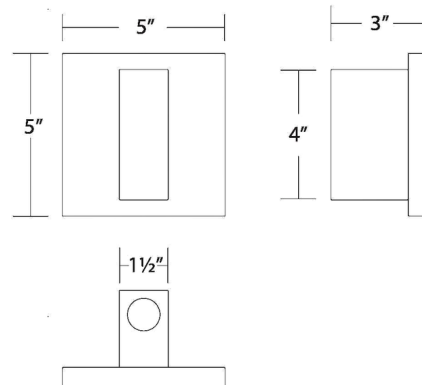

Description

The Vue Outdoor Wall Light is a compact, minimalist fixture that will provide both up and downlighting in any outdoor space. The square, die cast aluminum backplate houses the integrated LED, which shines outward through two small circular openings. The color temperature can be set to 3000K, 3500K, or 4000K prior to installation via a CCT select switch located within the canopy. Dimmable 100% to 10% with ELV dimmers.

Shown in white / frosted

Specifications

COLOR	Frosted
BODY FINISH	White
WATTAGE	9W
DIMMER	Low Voltage Electronic
DIMENSIONS	5"W x 5"H x 3"D
INTEGRATED LED MODULE	1 x LED/9W/120V LED

Technical Information