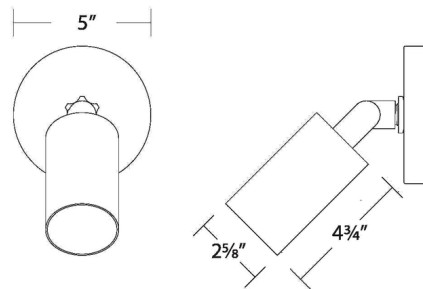

CLICK TO VIEW PRODUCT

Notes: