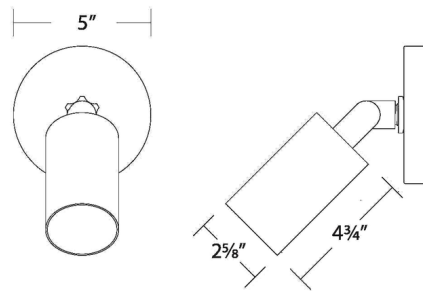

CLICK TO VIEW PRODUCT

Notes: