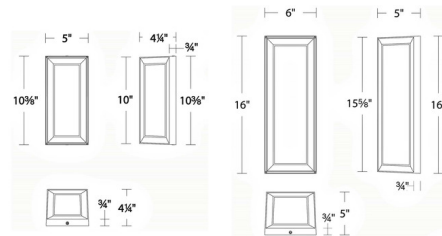

Description

The Argo Outdoor Wall / Ceiling Light features a balanced, harmonious aesthetic that will complement both modern and traditional outdoor spaces alike. The etched polycarbonate diffusers are framed by a rectangular housing that softly disperses light in all directions. With an integrated LED light source, Argo is low-maintenance and energy-efficient. May be mounted on ceiling or wall in all orientations. Dimmable with ELV (100% to 5%) or TRIAC (100% to 10%) dimmers.

Shown in black / white

Specifications

COLOR	White
BODY FINISH	Black
WATTAGE	20W
DIMMER	Low Voltage Electronic
DIMENSIONS	5"W x 10"H x 4.25"D
INTEGRATED LED MODULE	1 x LED/20W/120V LED

Technical Information