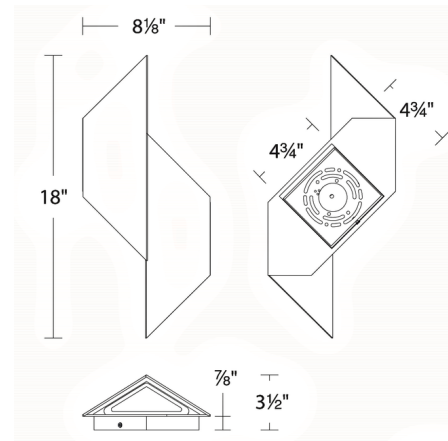

Shown in black