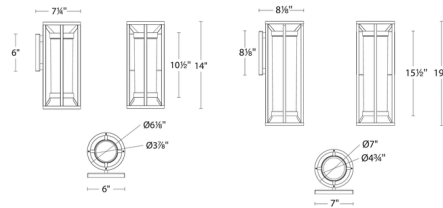

CLICK TO VIEW PRODUCT

Notes: