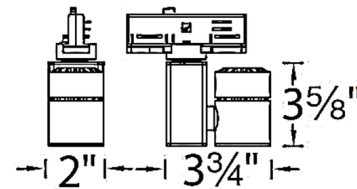

CLICK TO VIEW PRODUCT

Notes: