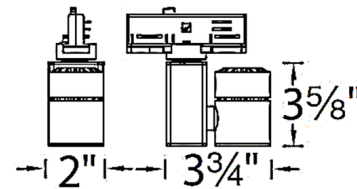

Specifications

COLOR N/A
BODY FINISH White
WATTAGE 13W
DIMMER Low Voltage Electronic
DIMENSIONS 2"W x 3.63"H x 3.75"D
INTEGRATED LED MODULE 1 x LED/13W/120V LED

Technical Information

LAMP LIFE 50000 hours
BEAM ANGLE 16°
COLOR RENDERING 85 CRI
LAMP COLOR 2700K
LUMENS/WATT 75.77
LUMINOUS FLUX 985 lumens

Shown in white

CLICK TO VIEW PRODUCT

Notes: