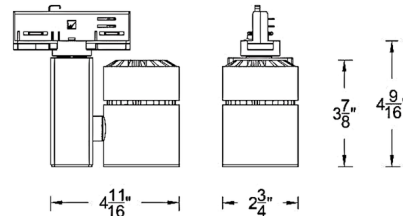

CLICK TO VIEW PRODUCT

Notes: