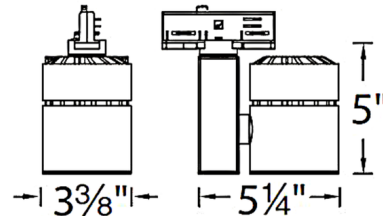

CLICK TO VIEW PRODUCT

Notes: