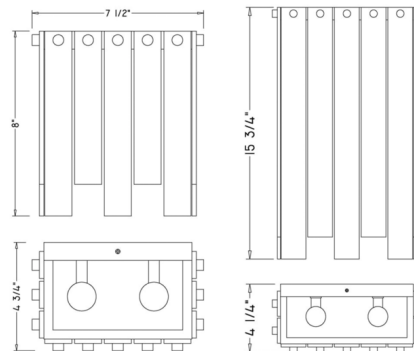

### Specifications

COLOR . . . . . Alabaster  
BODY FINISH . . . . . Polished Nickel  
WATTAGE . . . . . 18W  
DIMMER . . . . . Standard 120V  
DIMENSIONS . . . . . 7.5"W x 8"H x 4.75"D  
BULB NOT INCLUDED . . . . . 2 x B10/Medium (E26)/9W/120V LED  
COUNTRY OF ORIGIN . . . . . China