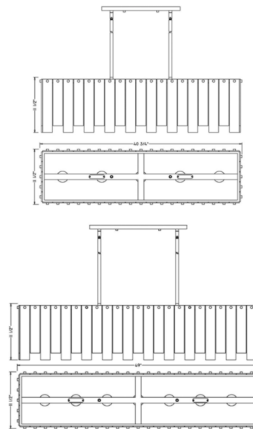

### Specifications

COLOR	Alabaster
BODY FINISH	Polished Nickel
WATTAGE	63W
DIMMER	Standard 120V
DIMENSIONS	49"L x 11.5"W x 11.5"H
BULB NOT INCLUDED	7 x A19/Medium (E26)/9W/120V LED
COUNTRY OF ORIGIN	China