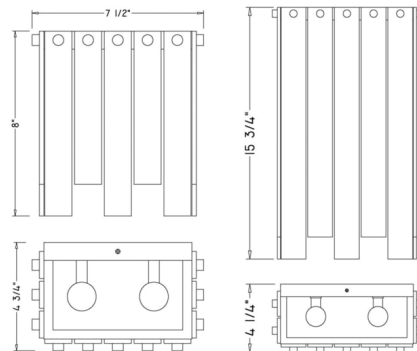

By Z-Lite

Description

Attention to detail takes on the romantic allure of Art Deco influence when this stunning fixture transforms a custom space. This Viviana Wall Sconce creates impact with alabaster-like strips alternating in length and arranged around a rectangular steel frame.

Shown in rubbed brass / alabaster

Specifications

COLOR	Alabaster
BODY FINISH	Rubbed Brass
WATTAGE	36W
DIMMER	Standard 120V
DIMENSIONS	9.5"W x 15.75"H x 11.5"D
BULB NOT INCLUDED	4 x B10/Candelabra (E12)/9W/120V LED
COUNTRY OF ORIGIN	China