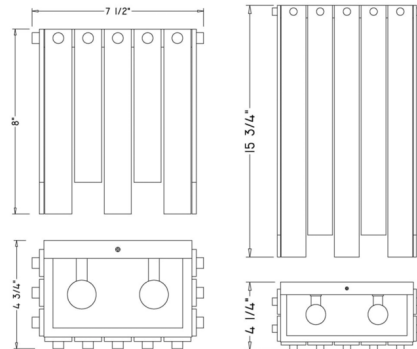

By Z-Lite

Description

Attention to detail takes on the romantic allure of Art Deco influence when this stunning fixture transforms a custom space. This Viviana Wall Sconce creates impact with alabaster-like strips alternating in length and arranged around a rectangular steel frame.

Shown in rubbed brass / alabaster

Specifications

| | |
|-------------------|--------------------------------------|
| COLOR | Alabaster |
| BODY FINISH | Rubbed Brass |
| WATTAGE | 36W |
| DIMMER | Standard 120V |
| DIMENSIONS | 9.5\"W x 15.75\"H x 11.5\"D |
| BULB NOT INCLUDED | 4 x B10/Candelabra (E12)/9W/120V LED |
| COUNTRY OF ORIGIN | China |