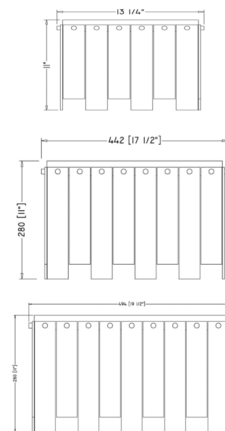

Description

Single out a focal point in a tasteful Art Deco inspired space with this Viviana Ceiling Light. Tasteful and impacting design elements create impact with alabaster-like strips alternating in length and arranged around a rectangular steel frame. Whimsical rivot detailing adds an industrial feel to this flush mount light that goes with the flow as it complements a gritty rendition of toned-down glam in a kitchen or entryway.

Shown in rubbed brass / alabaster

Specifications

COLOR	Alabaster
BODY FINISH	Rubbed Brass
WATTAGE	81W
DIMMER	Standard 120V
DIMENSIONS	19.5"W x 11"H x 19.5"D
BULB NOT INCLUDED	9 x A19/Medium (E26)/9W/120V LED
COUNTRY OF ORIGIN	China