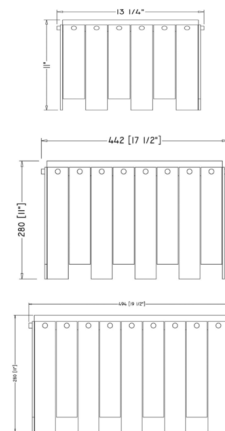

By Z-Lite

Description

Single out a focal point in a tasteful Art Deco inspired space with this Viviana Ceiling Light. Tasteful and impacting design elements create impact with alabaster-like strips alternating in length and arranged around a rectangular steel frame. Whimsical rivot detailing adds an industrial feel to this flush mount light that goes with the flow as it complements a gritty rendition of toned-down glam in a kitchen or entryway.

Shown in rubbed brass / alabaster

Specifications

COLOR Alabaster
BODY FINISH Rubbed Brass
WATTAGE 81W
DIMMER Standard 120V
DIMENSIONS 19.5"W x 11"H x 19.5"D
BULB NOT INCLUDED 9 x A19/Medium (E26)/9W/120V LED
COUNTRY OF ORIGIN China