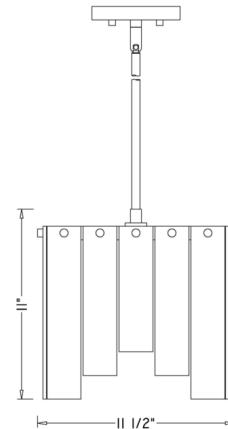

Lightology

lightology.com
866-954-4489
04-26-26

Project: _____

Company: _____

Location: _____ Fixture Type: _____

SPEC #: **ZLT1206559**

Approved On: _____ Approved By: _____

Viviana Pendant By Z-Lite

Description

With Art Deco influence and a chic design, this Viviana Pendant is a superb option for coordinating with surrounding decor. Featuring tasteful alabaster-like strips alternating in length and arranged around a squared steel frame, this pendant delivers a versatile yet decadent aesthetic. Charming rubbed rivet detailing elevates this gallery inspired pendant that goes with the flow as it complements a gritty rendition of toned-down glam in a contemporary or transitional foyer or living area.

Shown in rubbed brass / alabaster

Specifications

COLOR	Alabaster
BODY FINISH	Rubbed Brass
WATTAGE	17W
DIMMER	Standard 120V
DIMENSIONS	11.5"W x 11"H x 11.5"D
BULB NOT INCLUDED	1 x A19/Medium (E26)/17W/120V LED
COUNTRY OF ORIGIN	China

Technical Information

PRODUCT DIMENSIONS Downrods Included: 1-3", 1-6", and 6-12" Stems

CLICK TO VIEW PRODUCT

Notes: