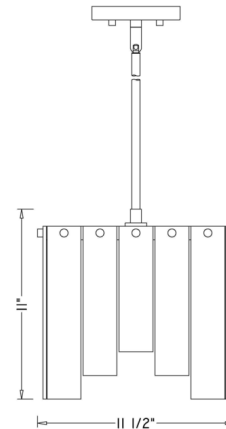

Lightology

lightology.com
866-954-4489
07-08-26

Project: _____

Company: _____

Location: _____ Fixture Type: _____

SPEC #: **ZLT1206559**

Approved On: _____ Approved By: _____

Viviana Pendant By Z-Lite

Description

With Art Deco influence and a chic design, this Viviana Pendant is a superb option for coordinating with surrounding decor. Featuring tasteful alabaster-like strips alternating in length and arranged around a squared steel frame, this pendant delivers a versatile yet decadent aesthetic. Charming rubbed rivet detailing elevates this gallery inspired pendant that goes with the flow as it complements a gritty rendition of toned-down glam in a contemporary or transitional foyer or living area.

Shown in rubbed brass / alabaster

Specifications

COLOR	Alabaster
BODY FINISH	Rubbed Brass
WATTAGE	17W
DIMMER	Standard 120V
DIMENSIONS	11.5"W x 11"H x 11.5"D
BULB NOT INCLUDED	1 x A19/Medium (E26)/17W/120V LED
COUNTRY OF ORIGIN	China

Technical Information

PRODUCT DIMENSIONS Downrods Included: 1-3", 1-6", and 6-12" Stems

CLICK TO VIEW PRODUCT

Notes: