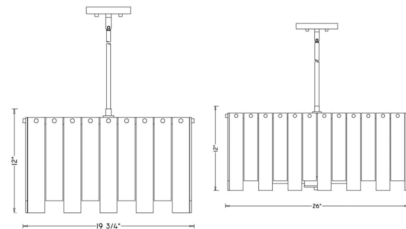

By Z-Lite

Description

Prominent Art Deco influence pads the chic style of a fixture with an extraordinary aesthetic. Choose this decadent Viviana Chandelier to offer both easy palette elements and a chic look with alabaster-like strips alternating in length and arranged around a rectangular steel frame. Whimsical rivot detailing adds an industrial feel to this chandelier that goes with the flow as it complements a gritty rendition of toned-down glam in a kitchen or entryway.

Shown in rubbed brass / alabaster

Specifications

COLOR Alabaster
BODY FINISH Rubbed Brass
WATTAGE 72W
DIMMER Standard 120V
DIMENSIONS 26"W x 12"H x 26"D
BULB NOT INCLUDED 8 x B10/Candelabra (E12)/9W/120V LED
COUNTRY OF ORIGIN China

Technical Information

PRODUCT DIMENSIONS Downrods Included: 1-3", 1-6", and 6-12" Stems

CLICK TO VIEW PRODUCT

Notes: