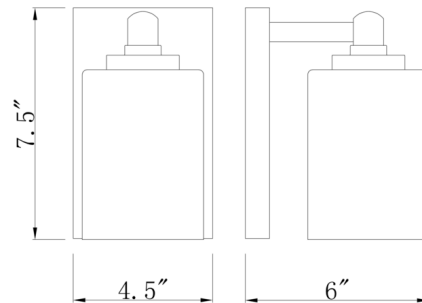

By Z-Lite

Description

Blending traditionally clean lines with a glowing, warm palette, this Soledad wall sconce creates a sophisticated dose of simplicity. The Soledad collection offers this fixture with a minimalist silhouette with elegant finish steel serving as a rectangular wall plate and holder, and a chic cylinder shade made of delicate white glass. This fixture may be mounted facing up or down in an en suite or guest bathroom or hallway.

Shown in brushed gold / white

Specifications

COLOR	White
BODY FINISH	Brushed Gold
WATTAGE	17W
DIMMER	Standard 120V
DIMENSIONS	4.5"W x 7.5"H x 6"D
BULB NOT INCLUDED	1 x A19/Medium (E26)/17W/120V LED
COUNTRY OF ORIGIN	China