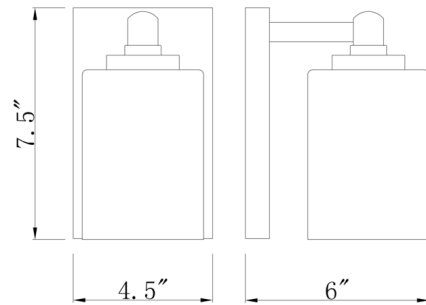

Description

Blending traditionally clean lines with a glowing, warm palette, this Soledad wall sconce creates a sophisticated dose of simplicity. The Soledad collection offers this fixture with a minimalist silhouette with elegant finish steel serving as a rectangular wall plate and holder, and a chic cylinder shade made of delicate white glass. This fixture may be mounted facing up or down in an en suite or guest bathroom or hallway.

Shown in brushed gold / white

Specifications

COLOR	White
BODY FINISH	Brushed Gold
WATTAGE	17W
DIMMER	Standard 120V
DIMENSIONS	4.5"W x 7.5"H x 6"D
BULB NOT INCLUDED	1 x A19/Medium (E26)/17W/120V LED
COUNTRY OF ORIGIN	China