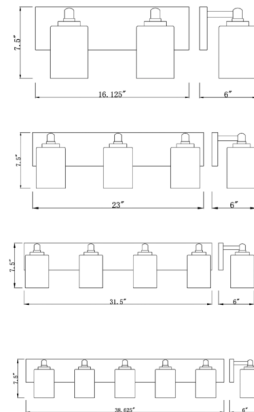

Shown in brushed nickel / white

Specifications

COLOR	White
BODY FINISH	Brushed Nickel
WATTAGE	68W
DIMMER	Standard 120V
DIMENSIONS	31.5"W x 7.5"H x 6"D
BULB NOT INCLUDED	4 x A19/Medium (E26)/17W/120V LED
COUNTRY OF ORIGIN	China