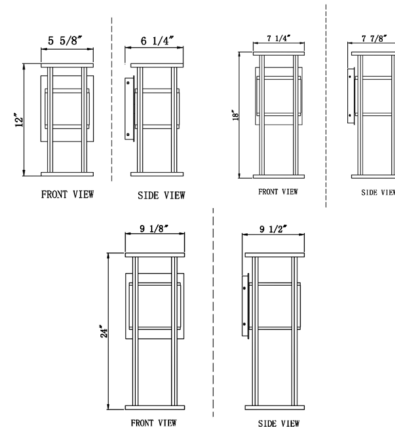

CLICK TO VIEW PRODUCT

Notes: