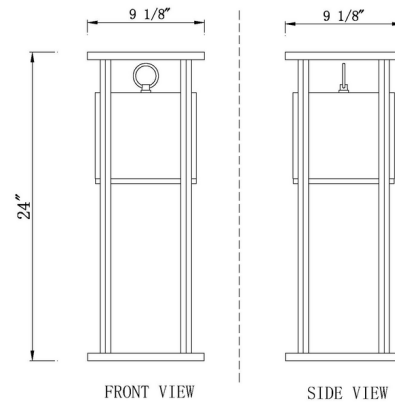

Shown in black / etched glass

CLICK TO VIEW PRODUCT

Notes: