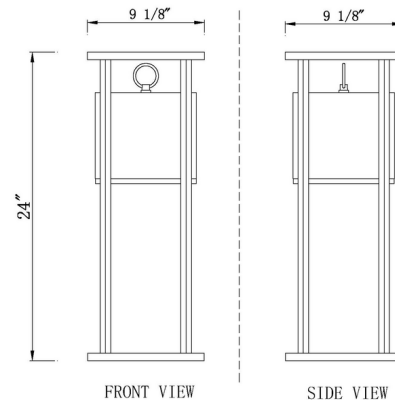

Shown in black / etched glass

CLICK TO VIEW PRODUCT

Notes: