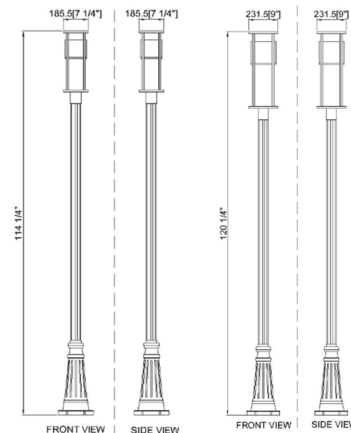

Description

Chic industrial influence tempers the bold ambiance of an exterior fixture that delivers a stunning look to walkways and yards. This Luca Outdoor Post Light with Round Post/Hexagon Base offers an openwork cylinder frame featuring aluminum with an etched glass diffuser. LED lighting offers energy efficiency to embellish its value.

Specifications

COLOR Etched Glass
 BODY FINISH Black
 WATTAGE 11W
 DIMMER Standard 120V
 DIMENSIONS 10"L x 10"W x 120.24"H
 INTEGRATED LED MODULE 1 x LED/11W/120V LED
 COUNTRY OF ORIGIN China

Technical Information

COLOR RENDERING 90 CRI
 LAMP COLOR 2700K
 LUMENS/WATT 30.00
 LUMINOUS FLUX 330 lumens

Shown in black / etched glass

CLICK TO VIEW PRODUCT

Notes: