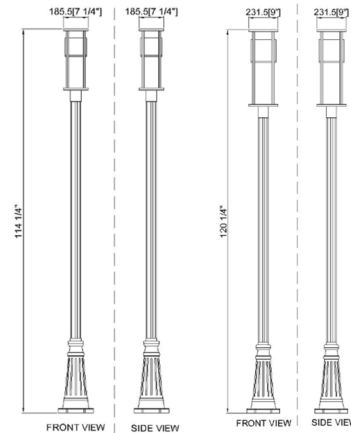

Description

Chic industrial influence tempers the bold ambiance of an exterior fixture that delivers a stunning look to walkways and yards. This Luca Outdoor Post Light with Round Post/Hexagon Base offers an openwork cylinder frame featuring aluminum with an etched glass diffuser. LED lighting offers energy efficiency to embellish its value.

Specifications

COLOR Etched Glass
BODY FINISH Black
WATTAGE 11W
DIMMER Standard 120V
DIMENSIONS 10"L x 10"W x 120.24"H
INTEGRATED LED MODULE 1 x LED/11W/120V LED
COUNTRY OF ORIGIN China

Technical Information

COLOR RENDERING 90 CRI
LAMP COLOR 2700K
LUMENS/WATT 30.00
LUMINOUS FLUX 330 lumens

Shown in black / etched glass

CLICK TO VIEW PRODUCT

Notes: