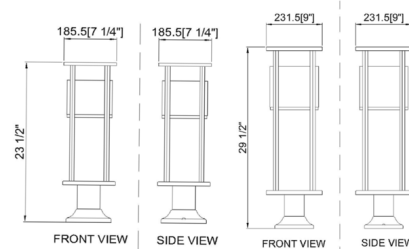

CLICK TO VIEW PRODUCT

Notes: