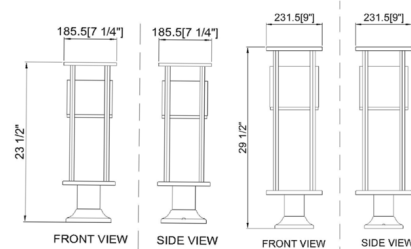

CLICK TO VIEW PRODUCT

Notes: