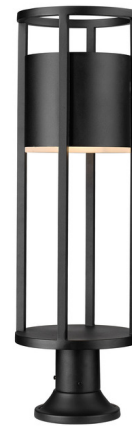

Lightology

lightology.com
866-954-4489
07-08-26

Project: _____
Company: _____
Location: _____ Fixture Type: _____
SPEC #: **ZLT1206592**
Approved On: _____ Approved By: _____

Luca Outdoor Pier Light with Simple Round Base By Z-Lite

Description

Attention to detail and a bold finish merge to create a compelling look in exterior lighting. Choose this Luca Outdoor Pier Light with Simple Round Base, embracing an openwork cylinder frame featuring aluminum with an etched glass diffuser. LED lighting offers energy efficiency to embellish its value

Specifications

COLOR Etched Glass
BODY FINISH Black
WATTAGE 11W
DIMMER Standard 120V
DIMENSIONS 9.25"L x 9.25"W x 29.5"H
INTEGRATED LED MODULE 1 x LED/11W/120V LED
COUNTRY OF ORIGIN China

Technical Information

COLOR RENDERING 90 CRI
LAMP COLOR 2700K
LUMENS/WATT 30.00
LUMINOUS FLUX 330 lumens

Shown in black / etched glass

CLICK TO VIEW PRODUCT

Notes: